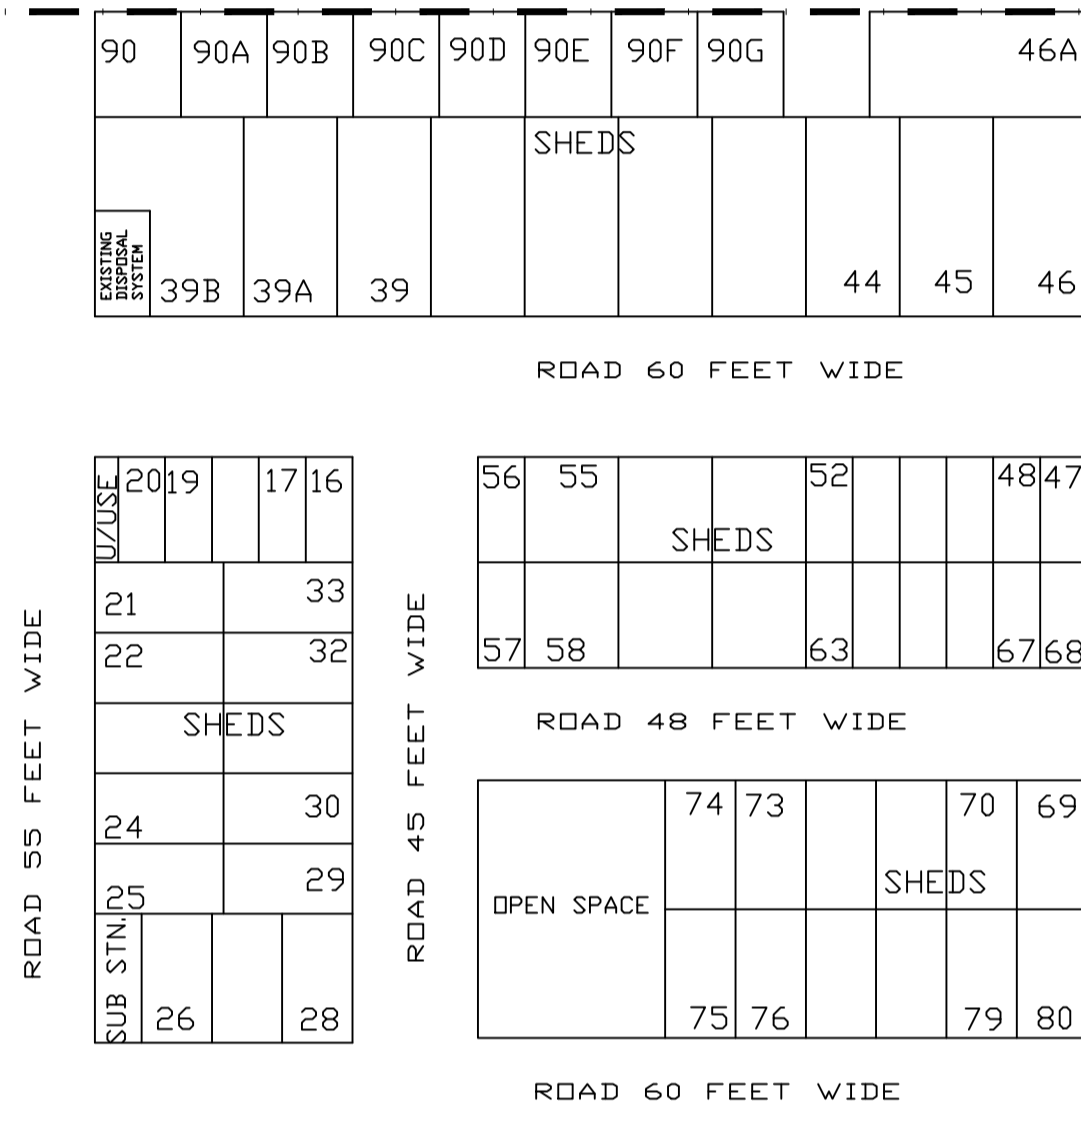

FARIDABAD  
INDUSTRIAL ESTATE  
SECTOR-31

SECTOR DIVIDING ROAD

GREEN BELT

GREEN BELT

SERVICE ROAD

SERVICE ROAD

GREEN BELT

GREEN BELT

FROM DELHI

DELHI MATHURA ROAD

TO MATHURA