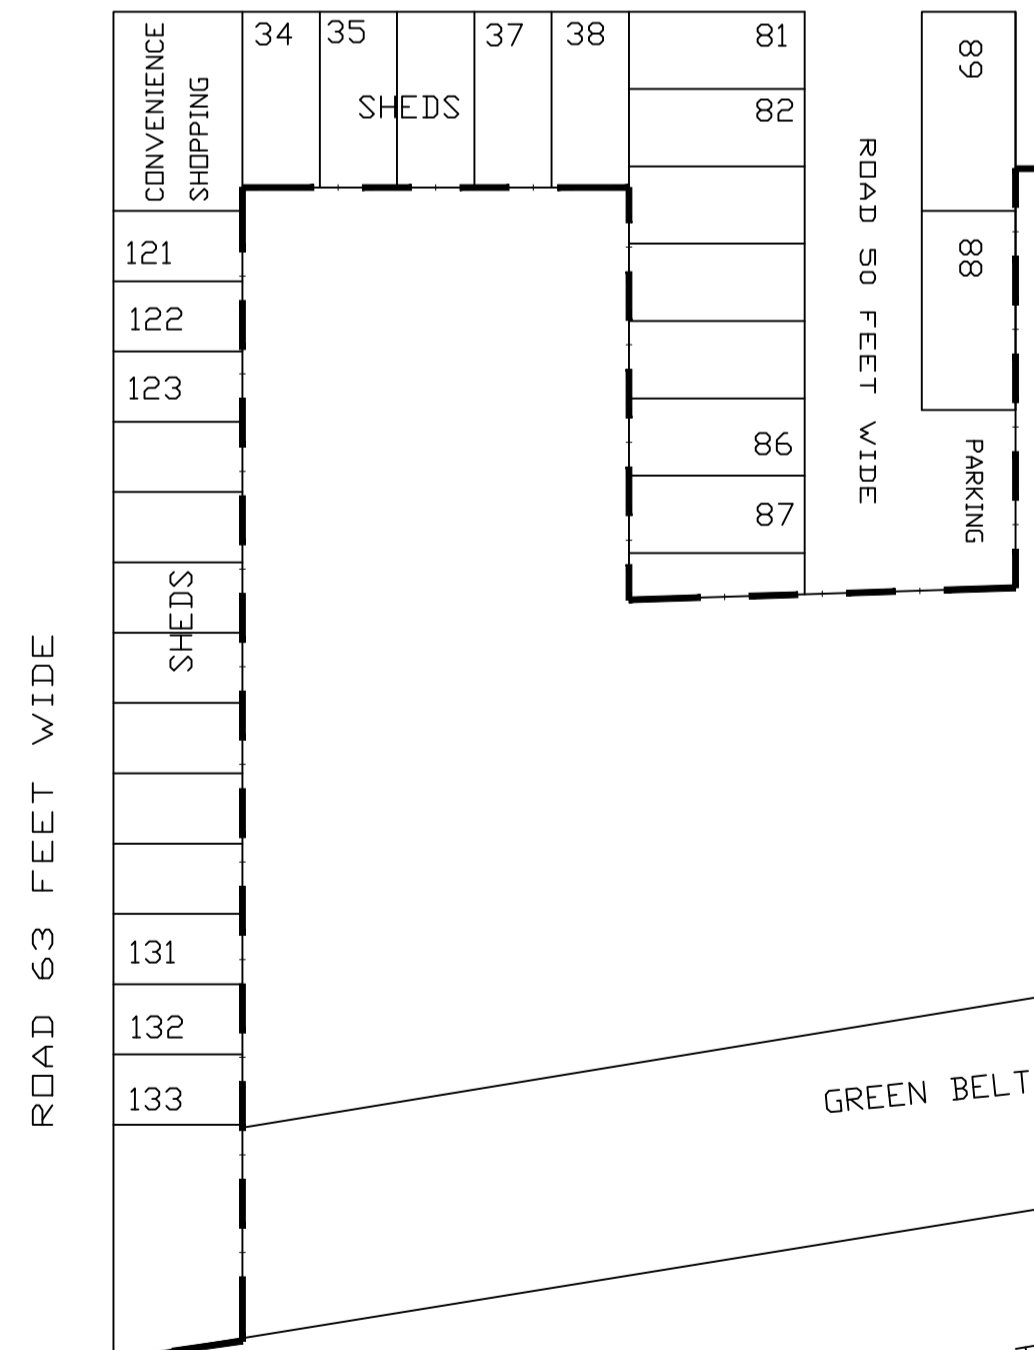

FARIDABAD  
INDUSTRIAL ESTATE  
SECTOR-31

SECTOR DIVIDING ROAD

GREEN BELT

GREEN BELT

SERVICE ROAD

SERVICE ROAD

GREEN BELT

GREEN BELT

FROM DELHI

DELHI MATHURA ROAD

TO MATHURA