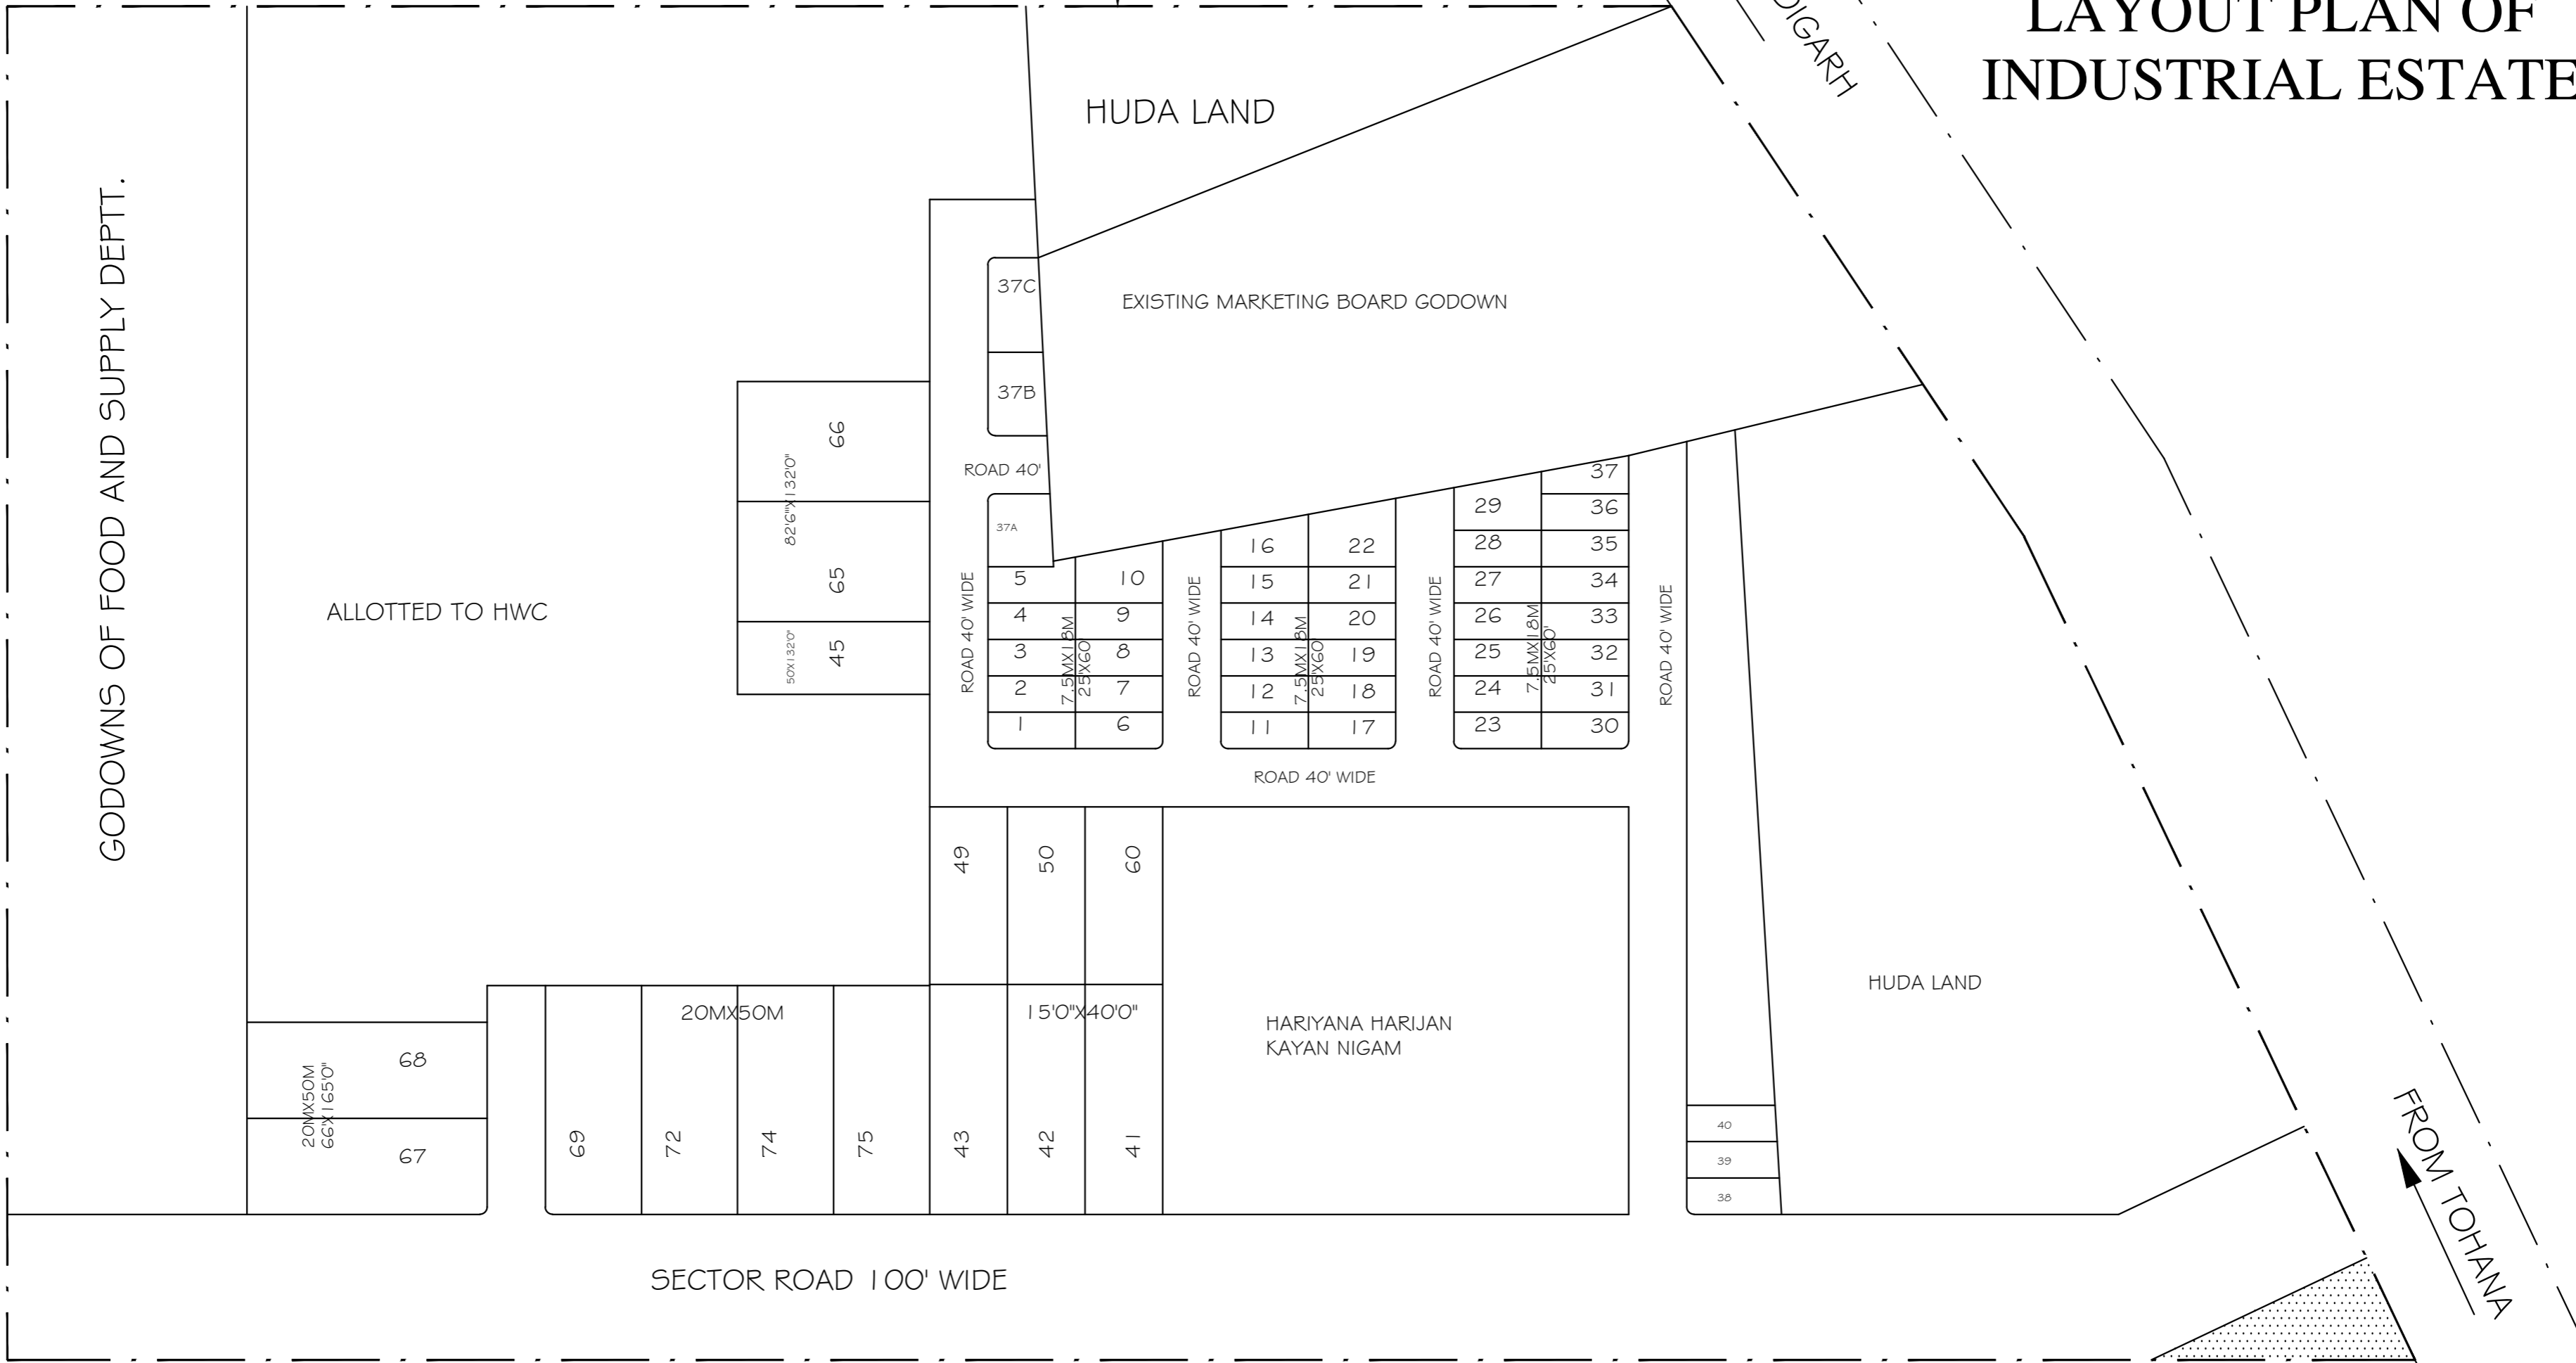

HSIIDC TOHANA LAYOUT PLAN OF INDUSTRIAL ESTATE

GODOWNS OF FOOD AND SUPPLY DEPTT.

ALLOTTED TO HWC

HUDA LAND

EXISTING MARKETING BOARD GODOWN

HARIYANA HARIJAN
KAYAN NIGAM

HUDA LAND

SECTOR ROAD 100' WIDE

ROAD 40' WIDE

ROAD 40' WIDE

ROAD 40' WIDE

ROAD 40' WIDE

ROAD 40' WIDE

ROAD 40' WIDE

FROM JAKHAL

RAILWAY STATION

TO NARWANA

TO CHANDIGARH

FROM TOHANA