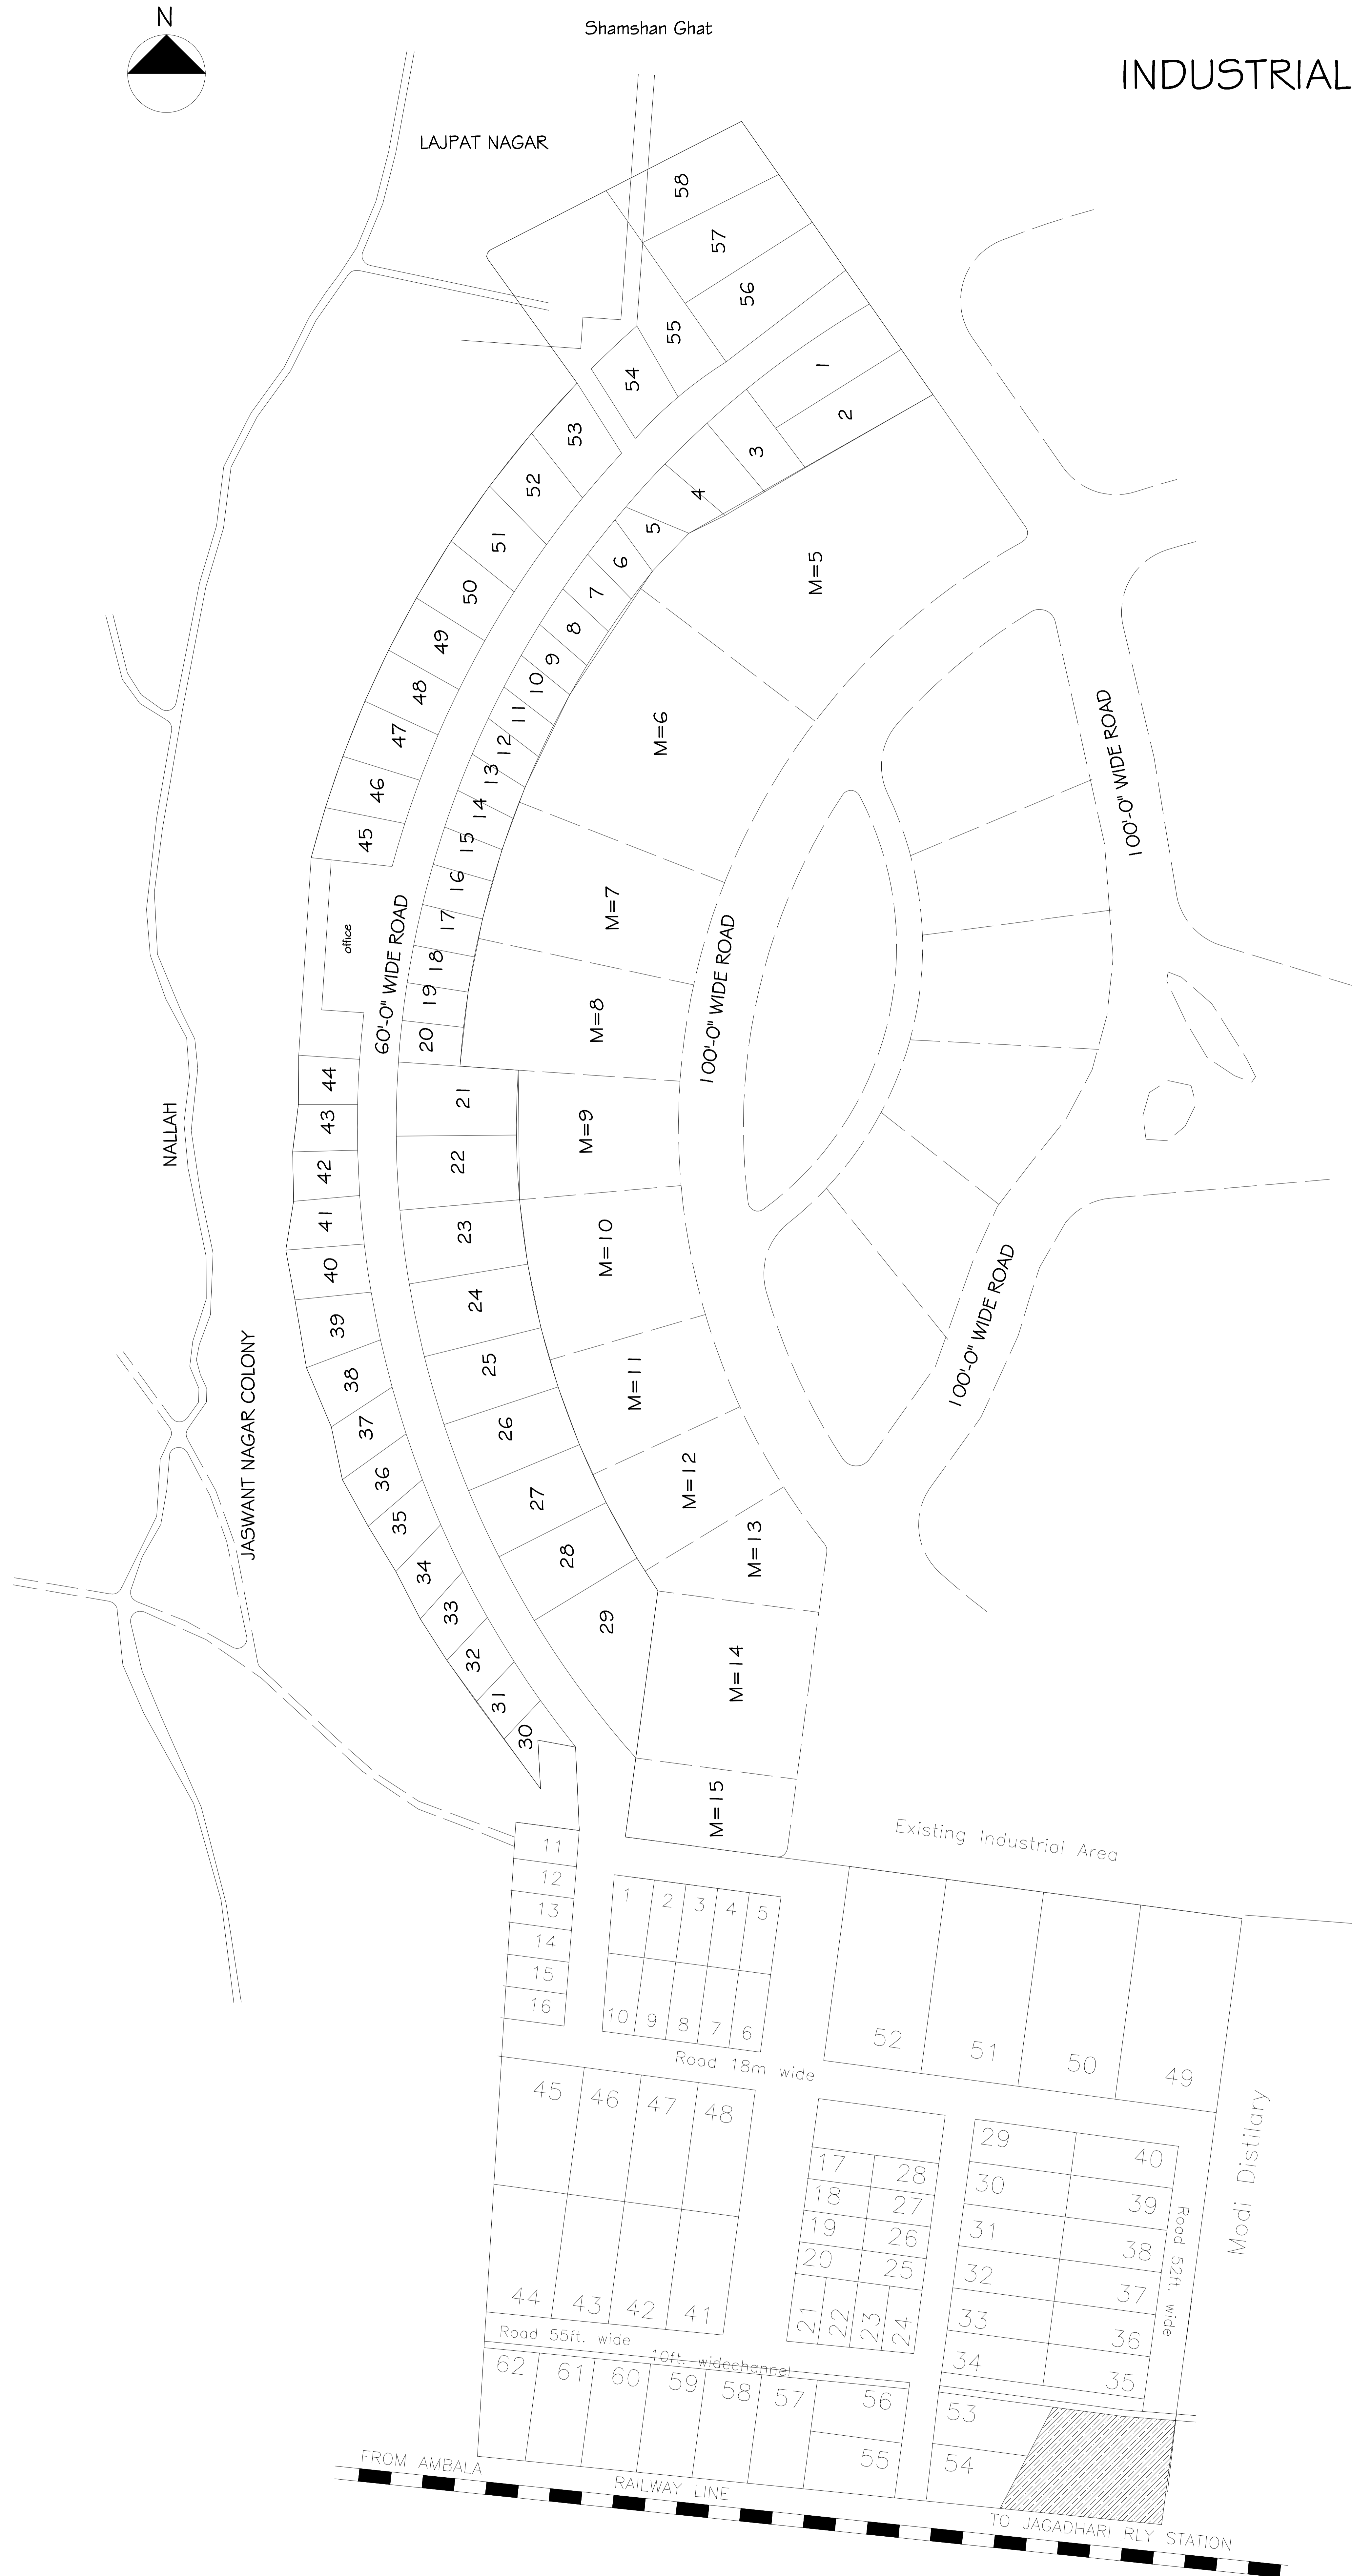

H.S.I.D.C. INDUSTRIAL ESTATE YAMUNA NAGAR

DETAIL OF PLOTS		
S.No.	Category	No.
1	1 KANAL	18
2	2 KANAL	26
3	4 KANAL	14
TOTAL NO. OF PLOTS		58
DETAIL OF PLOTS AREA		
S.no.	Area (Acres)	
1	Area under Scheme	
2	Area under plots	14.315
3	Area under Roads	4.120
4	Area under open spaces	0.775
5	Area under kacha roads	0.167